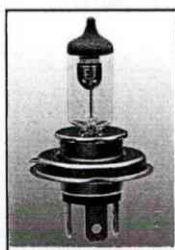

H4 (P43t)

Tipo	Ref. NEUMARSA	Volts	Watts
Halogena	L.782	12	60/55
	L.783	24	75/70
UltraPlus	L.782UP	12	60/55
	L.783UP	24	75/70
Allwheather	L.782TC	12	60/55
	L.783TC	24	75/70
MegaWhite	L.782M	12	60/55
	L.783M*	24	75/70
Xanon-Laser	L.782XL	12	60/55
	L.783XL	24	75/70