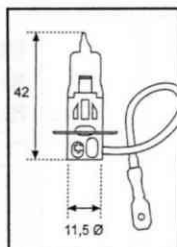

H3 (PK-22s)

Tipo	Ref. NEUMARSA	Volts	Watts
Halogena	L.788B	12	55
	L.692	24	70
Allwheather	L.788BTC	12	55
	L.692TC	24	70
MegaWhite	L.788BM	12	55
	L.692M*	24	70
Xanon-Laser	L.788BXL	12	55
	L.692XL*	24	70